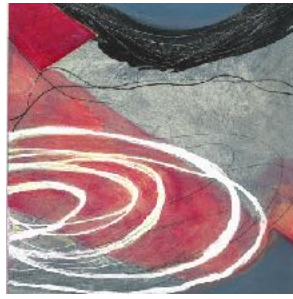

Ginkgo

11x14" cyanotype on
yupo, acrylic

\$175

Schefflera

14x18" cyanotype
on yupo
paper, acrylic,
white frame
with glass

\$150

Black walnut, blue

10x10" cyanotype on
watercolor paper,
mounted
on wood panel.

\$50

#1

#2

#3

#4

Reaching Conclusions Series

As we mull over things in our mind, how do we ultimately reach the conclusions we do? This is my visual representation of that mysterious abstract mental process.